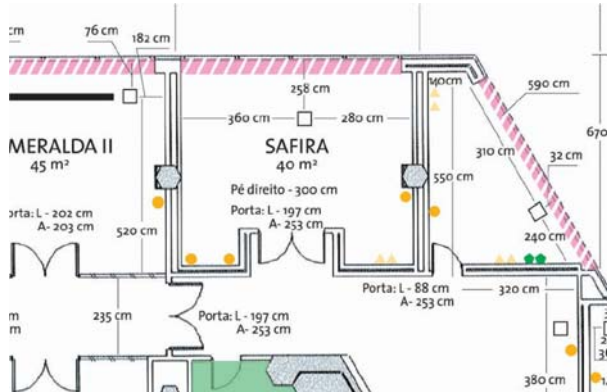

The Cyber Café setup will be made in the Safira Room, in the Business Centre area of the hotel.

Safira Room

PAGE BLANK

Safira Room CYBER CAFE LAYOUT

The room is not very large for a 10 PC's setup. The most practical equipment distribution is a centered table. Communication lines and electrical power are available in a floor box (see foto) centered in the middle of the room.

The tables to be used are the ones available at the hotel, size 152 X 76 cm.

PAGINA DEIXADA PROPOSITADAMENTE EM BRANCO