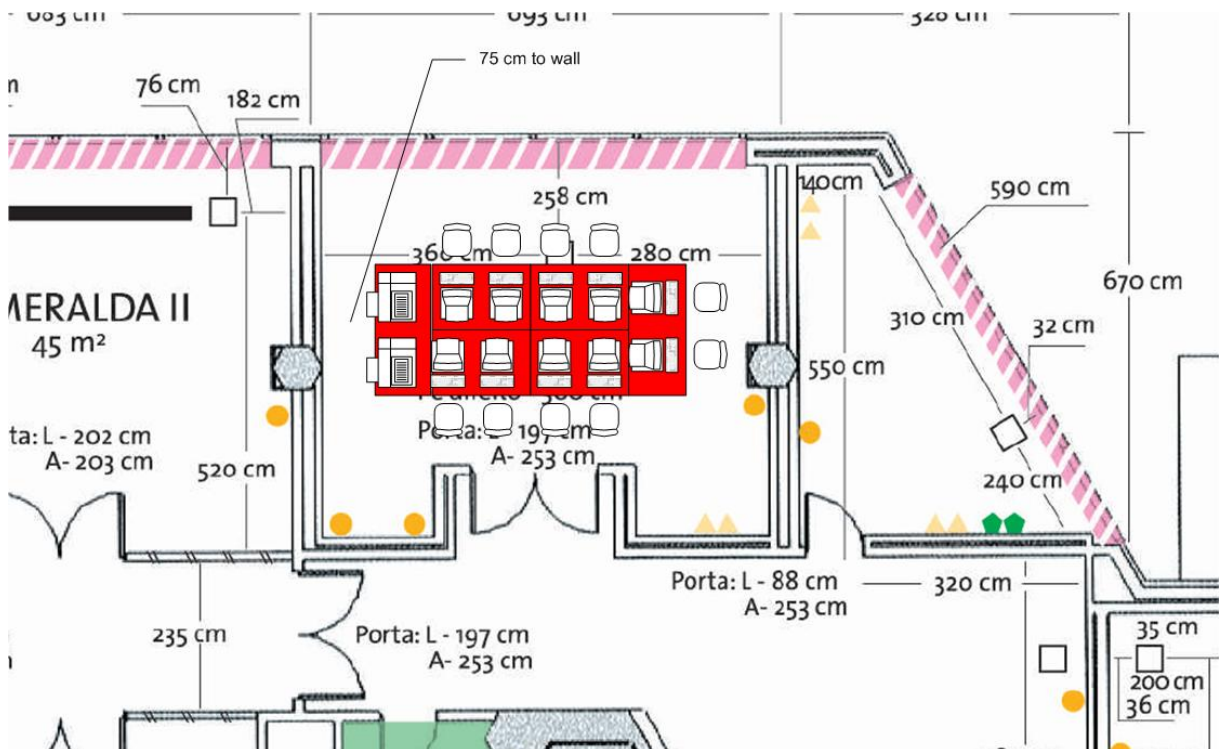

The Cyber Café setup will be made in the Safira Room, in the Business Centre area of the hotel.

Safira Room

PAGE BLANK

Safira Room CYBER CAFE LAYOUT

The room is not very large for a 10 PC's setup. The most practical equipment distribution is a centered table. Communication lines and electrical power are available in a floor box (see foto) centered in the middle of the room.

The PC's will be distributed according to it's planned use: 10 for Internet VPN access. All 10 PC's will be networked. 2 networked laser printers

A small rack will be used for the switch, ADSL Router and VPN Cisco, and will be placed in the room's middle, under the tables.

The tables to be used are the ones available at the hotel, size 152 X 76 cm.

PAGINA DEIXADA PROPOSITADAMENTE EM BRANCO