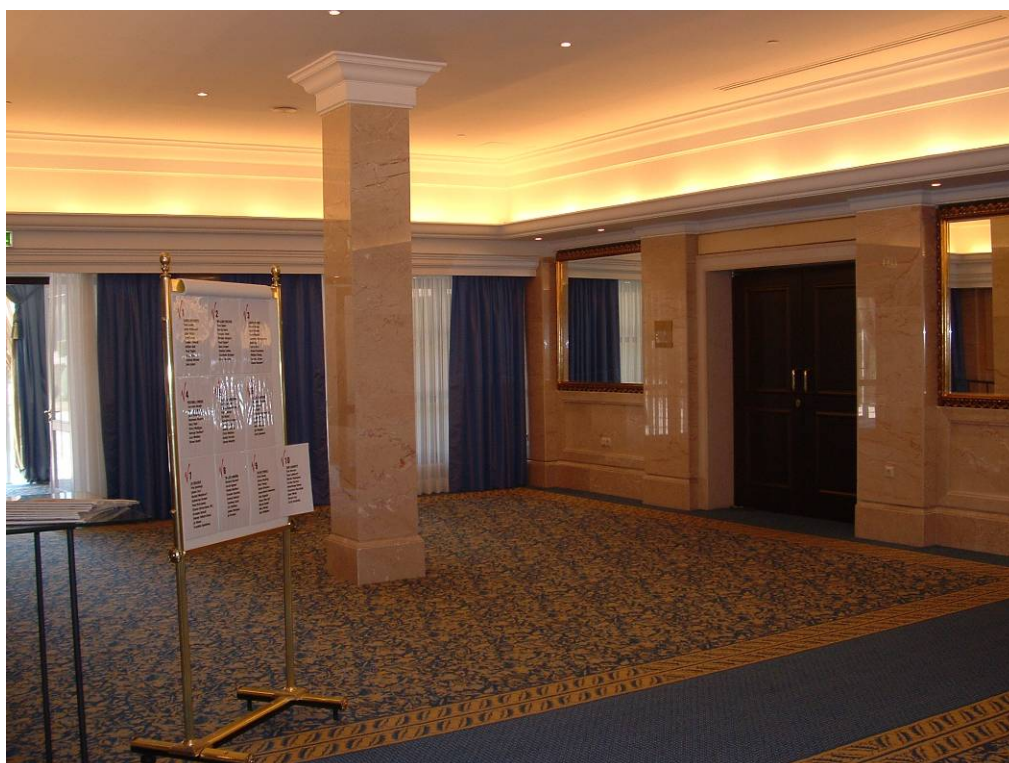

The Cyber Café setup will be made in the foyer of the D.João Room, just in front of the hotel entrance and it's lobby

Hotel Entrance

Lobby

D.João Room Foyer

PAGE BLANK

CYBER CAFE LAYOUT

The PC's will be distributed according to it's planned use: 4 for Internet VPN access and 1 for demonstrations. All 5 PC's will be networked. A networked laser printer and a fax machine will also be available