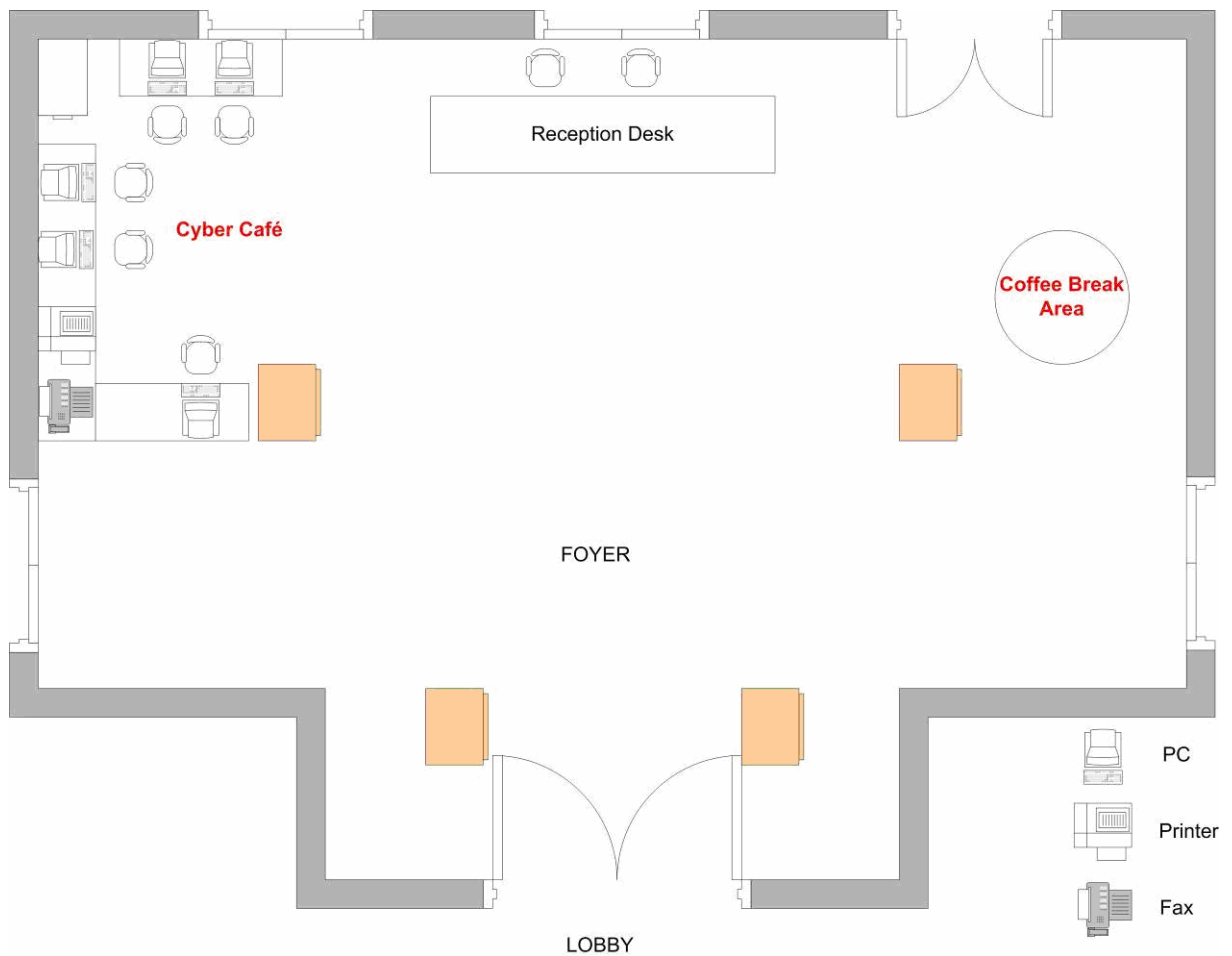

The Cyber Café setup will be made in the foyer of the D.João Room, just in front of the hotel entrance and it's lobby

Hotel Entrance

Lobby

D.João Room Foyer

PAGE BLANK

CYBER CAFE LAYOUT

The PC's will be distributed according to it's planned use: 4 for Internet VPN access and 1 for demonstrations. All 5 PC's will be networked. A networked laser printer and a fax machine will also be available

A small rack will be used for the switch, ADSL Router and VPN Cisco, and will be placed in the room's corner.

PAGINA DEIXADA PROPOSITADAMENTE EM BRANCO